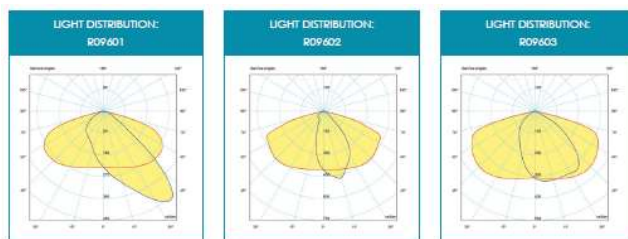

Light distribution.

Ordering

SOL-C-E-I

Where

C	Model	25, 30, 50, 75, 90, 120, 150, 180
E	Colour Temp.	NW = 4000K,
I	Sensors	NS = NEMA socket, NN = socket +node N7 = NEMA 7 pin, MP = minicell

Example
SOL50NW-76   50Watt, 4000K, 76mm mount

Soldier street lighting is best for...

- Car parks
- Private/public street areas
- Footpaths and walkways
- Bridges
- Stadia

Not sure which street lighting solution is right for your needs? Give us a call to discuss your requirements.

Benefit from...

- Low power consumption - **Reduced energy bills, reduced CO₂**
- Long life, reduced maintenance - **Lower running costs**
- Excellent colour rendering - **Improved safety**
- Driverless technology - **Improved reliability**

Specifications

Colour Temperature	Neutral White 4000K (nominal)
Efficacy	up to 123lm/W
Colour Rendering Index	>70Ra
Voltage	220-240Vac 50/60Hz
Beam Angle	Gull wing
Lens	Asymmetric, glass
Markings	CE
LED	Nichia
LED life	100000 hrs
Power factor	>0.97
Colour	Dark grey
Mounting	60mm, post top or side entry +/-15°
Sealing	IP66
Shock	IK08
Ambient temp	-20°C to +45°C

Model	Physical dims	Weight
25- 70	283mm x 679mm x 159mm	6.4kg
90- 180	350mm x 620mm x 115mm	8.2kg

Options

Dimming	DALI or 1-10
mounting	76mm, 60mm
Colour	Black
Nema socket, socket + 35lux cell, 7 pin NEMA socket, mini photocell	

Output

Model	LED Power (W)	Luminaire Output (Lm)
25	26	3170
30	30	3700
50	50	6200
70	70	8300
90	90	11450
120	120	15300
150	150	18400
180	180	21100