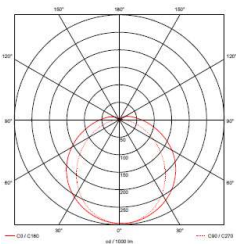

Interior Lighting

ACADEMY LED batten

5 YEAR WARRANTY
ECA compliant

Try the aesthetically pleasing ACADEMY LED batten

The Academy LED batten fitting is a high performance, cost effective LED batten light designed for modern interiors.

It is an ultra-thin, lightweight, aesthetically pleasing fitting designed for commercial, education and retail environments and has lockable anti tamper design features for use in schools and colleges and other public areas.

This luminaire comes with a wide range of options including DALI/switchdim, integral microwave sensors and integral emergency and can be provided with CASAMBI bluetooth control, if required

Good to know: With a wide range of options continuity can be maintained throughout your site.

Benefit from...

Low power consumption - **Reduced energy bills, reduced CO₂**
Long life, reduced maintenance - **Lower running costs**
Instant start, full brightness at turn-on - **Improved safety**

Specifications

Colour Temperature	NW 4000K,
Colour Rendering Index	80Ra
Sealing	IP40
Voltage	220-240Vac 50/60Hz
Markings	CE, RoHS
Efficacy	120 lm/W
LED life	50000 hours L80 B50 @ 25° C
Beam angle	120°
Ambient temp	-20°C / + 45°
Power factor	>0.95
Lens	Polycarbonate
Case	Mild steel, ABS endcaps
Colour	White

Ordering

ACAD-D-E-I-J-K

Where		
D	Model	2513, 3514, 4015,15016
E	Colour temp	NW
I	Dimming options	D4 = DALI/switchdim
J	Sensor options	ML = low, MH = high M20 = 20% preset DH = daylight harvesting
K	Emergency	E

Example
ACAD2513NW-E = 25 watt with no sensors, 4000K, emergency pack

Photometric files are available upon request. Ask about Casambi bluetooth controls

ACADEMY is best for...

- Warehouses, factories and workshops
- Corridors
- Offices
- Schools

Not sure the ACADEMY is right for you? Give us a call to discuss your requirements.

Note - not all options may be available with some models. Please discuss your requirements with us

Options

Emergency	
Sensor	Microwave, preset light level (M20), Daylight harvesting,
Dimming	DALI/switchdim

Output

Model	Dim (mm)	Total W_(max)	Output (lm)
2513	1200x175x75	25	3125
3514		36	4000
4015	1500x175x75	41	4700
5016		60	6000