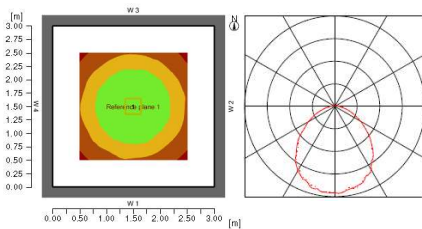

It is available at 15W providing high lumen output in neutral white. It offers over 60% power savings when compared with traditional 28W fluorescent 2D lighting types. In addition, excellent reliability reduces costly maintenance bills.

Luminous Intensity

Typical output

144 lx max 93 lx average
 4000K neutral white
 Luminaire height 2.3m

Specifications

Efficacy	100lm/W
Colour Rendering Index	80Ra
Voltage	220-240Vac 50/60Hz
Markings	CE, ROHS
LED life	50000hrs L70
LED	Epistar
Power	15W
Colour Temp	NW = 4000K
Power factor	>0.9
Weight	<2.5kg
Sealing	IP65
Ambient temp.	-20°C to +40°C
Dimensions (mm)	DR dia 285x65

Options

Microwave sensor	on/off or 20% preset Up to 10m range, 360°, 10sec to 30min
------------------	---

Output

Model	Total (W)	Output (lm)
15	15	1500