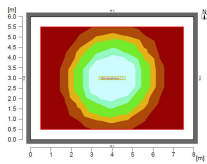

Luminous Intensity

Typical output POR152
100 lx average
4000K neutral white
Luminaire height 2.5m

Ordering

PORS-B-D-FJK

Where		
B	Model	121, 122, 151, 152, 181, 182
D	LED colour	NW, CW
F	Dimmable	D2 = DALI
J	Sensor	M = microwave sensor M20 - comfort 20% level
K	Emergency pack	E