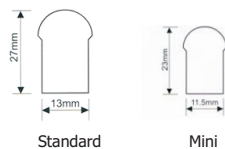

LEDs

Neon Flex™ Standard & Mini Series

Description

NeonFlex™ is an LED version of neon tubes. The outer jacket is a highly flexible plastic which is completely waterproof making it ideal for indoor and outdoor use. It is available in a variety of colours including RGB. It is very low energy and with a life up to 100k hours it offers significant savings compared with traditional neon. Continuous lengths up to 300m are possible and it can be bent and looped with no visible hotspots.

Technical

LED spacing 12.7mm
Jacket size Standard W13mm x H27mm
Mini W11.5mm x H 23mm

Options

120Vac, 12Vdc

Ordering

Part No.	LEDs/ cut L	Cut L (m) min	Power W/m	Colour Jacket	Colour LED
240Vac					
NFC240-UR	96	1.22	3.9	Red	Red
NFC240-UY	96	1.22	3.9	Yellow	Yellow
NFC240-UO	96	1.22	3.9	Orange	Orange
NFC240-UG	72	0.914	5.3	Green	Green
NFC240-UB	72	0.914	5.3	Blue	Blue
NFC240-UW	72	0.914	5.3	Milk White	White
NFC240-UWW	72	0.914	5.3	Milk White	Warm White
24Vdc					
		(mm)			
NFC24-UR	8	101.6	4.8	Red	Red
NFC24-UY	8	101.6	4.8	Yellow	Yellow
NFC24-UO	8	101.6	4.8	Orange	Orange
NFC24-UG	6	76.2	6.2	Green	Green
NFC24-UB	6	76.2	6.2	Blue	Blue
NFC24-UW	6	76.2	6.2	Milk White	White
NFC24-UWW	6	76.2	6.2	Milk White	Warm White
For "Mini" add prefix M e.g. MNFC240-UR					