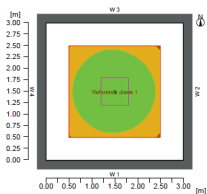

### Luminous Intensity (example)

Typical output at 36W  
264lx max 213lx average  
6000K cool white  
Luminaire height 2.8m

#### TUR-B-DE-IK-L

Where

<b>B</b>	Size	2929 = 295x295, 5959 = 595x595, 29119 = 295x1195, 59119 = 595x1195
<b>D</b>	Wattage	18, 36, 72
<b>E</b>	LED colour	CW, NW, WW
<b>I</b>	Dimming options	D1=1-10, D2 = DALI
<b>K</b>	Emergency options	E3 or DE3 (DALI self test)
<b>L</b>	Mounting	S = Suspended ceiling, H = Hanging F = Flush, SK = Surface Kit

### Panel Sizes

Size	LED Power (W)	Total (W)	Output (Lm) CW
295x295	17	20	1700
595x595	36	40	3400
295x1195	36	40	3400
595x1195	72	80	6800