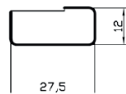

Edge Lit Products

St Ives Shelf/Display Light

Description

The Earlsmann "St Ives" discreet shelf or display light is manufactured in stainless steel to create a stylish lamp. The light source is ultra bright LEDs. The clever design provides an even illumination which was inspired by the quality and subtlety of light to be found in St. Ives.

They can simply be placed at the back of a shelf or fixed using screws or adhesive.

They are available in a range of standard sizes and finishes with a choice of colour illumination.

Features

Even light
Low power
Choice of colours

Benefits

Subtle, attractive
Economical to operate
Complements decor

Specifications

Operating Voltage 12Vdc supply
Material Stainless steel frame, acrylic lens
LED colour Cold White (CW)
Finish See options
Power <15W/m
No UV

Options

Custom length L=2m max
Dimming, flashing
Colour Warm white, blue, red, green or RGB
Colour matching We offer a colour matching service so that the illumination complements your colour scheme
Finish Polished / Brushed

Ordering

Part No	Length mm	Power W	Colour
ELTBW-300	300	4	CW
ELTBW-400	400	5	CW
ELTBW-500	500	6	CW
ELTBW-600	600	7	CW
ELTBW-1000	1000	12	CW
ELTBRGB-300	300	5	RGB
ELTBRGB-400	400	6	RGB
ELTBRGB-500	500	7.5	RGB
ELTBRGB-600	600	9	RGB
ELTBRGB-1000	1000	15	RGB

Discuss your requirements

If you have a technical query

Please call our Technical Department for advice on 08456 434740

Power Supplies

An appropriate power supply will be advised when ordering

Applications

Kitchens
Bathrooms
Bars
Clubs
Hotels
Restaurants
Shops
Cupboards
Work top illumination