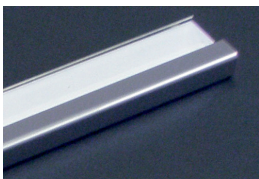

Edge Lit Products

St Ives Shelf/Display Light

Description

The Earlsmann "St Ives" discreet shelf or display light is manufactured in stainless steel to create a stylish lamp. The light source is ultra bright LEDs. The clever design provides an even illumination which was inspired by the quality and subtlety of light to be found in St. Ives.

They can simply be placed at the back of a shelf or fixed using screws or adhesive.

They are available in a range of standard sizes and finishes with a choice of colour illumination.

Features

Even light
Low power
Choice of colours

Benefits

Subtle, attractive
Economical to operate
Complements decor

Specifications

Operating Voltage 12Vdc supply
Material Stainless steel frame, acrylic lens
LED colour Cold White (CW)
Finish See options
Power <15W/m
No UV