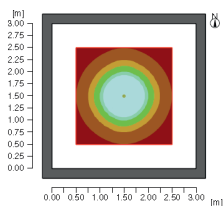

### Luminous Intensity (example)

Typical output at 10W  
31° reflector  
455lx max 110lx average  
5000K cool white  
Luminaire height 2.3m

### Specifications

Colour Temperature <small>nominal</small>	Cool (5000K), Natural (4000K) Warm White (3000K)
Colour Rendering Index	up to 80Ra
Voltage	220-240Vac 50/60Hz
Power factor	>0.95
Markings	CE ROHS
Efficacy	up to 100lm/W
LED	CREE module
LED life	LM80/TM21 (6k) L90>36000hrs *
Beam angle	
Dimensions	220mm dia. x 60mm
Decor disc	white (standard)
Cutout	164mm-200mm
Ambient temp	35° C max, self regulating driver