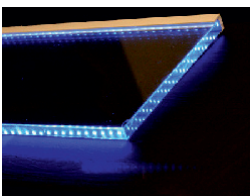

Edge Lit Products

Light Shelf Strip

If your shelf has polished edges you will see multiple points of light refracted. Bright and very effective.

If you would prefer a frosted effect we can supply a self adhesive tape.

Applications

- Kitchens
- Bathrooms
- Bars
- Clubs
- Hotels
- Restaurants
- Reception

Description

The Earlsmann Light Shelf Strip is designed as an easy to fit accessory for glass and acrylic shelving which will add sparkle, light and colour to existing displays in domestic, commercial and retail environments.

The strip is designed to fit 10mm thick shelves as standard but adapters can be supplied for 6mm and 8mm. LEDs are used to provide the illumination.

Three versions are available

- Single colour
- Super Bright
- RGB

Benefits

- Eye catching
- Economical to operate
- Complements decor
- Safe with delicate materials
- Cost effective
- Safe

Specifications

Standard sizes	L=300mm, 500mm or 1000mm
Shelf thickness	10mm
Strip colour	White
Operating Voltage	12Vdc from adapter or psu
Power consumption	Colours 5W/m
	RGB 7.5W/m or 15W/m (Bright)
	Super Bright White 15W/m