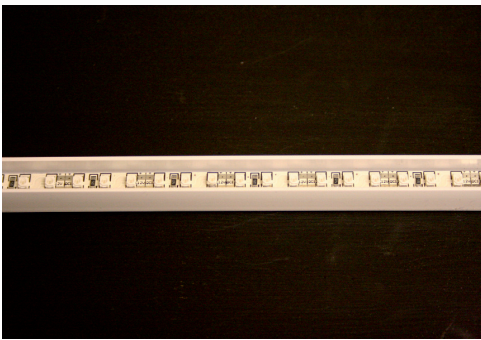

Edge Lit Products

Light Shelf Strip

If your shelf has polished edges you will see multiple points of light refracted. Bright and very effective.

If you would prefer a frosted effect we can supply a self adhesive tape.

Applications

- Kitchens
- Bathrooms
- Bars
- Clubs
- Hotels
- Restaurants
- Reception

Description

The Earlsmann Light Shelf Strip is designed as an easy to fit accessory for glass and acrylic shelving which will add sparkle, light and colour to existing displays in domestic, commercial and retail environments.

The strip is designed to fit 10mm thick shelves as standard but adapters can be supplied for 6mm and 8mm. LEDs are used to provide the illumination.

Three versions are available

- Single colour
- Super Bright
- RGB

Benefits

- Eye catching
- Economical to operate
- Complements decor
- Safe with delicate materials
- Cost effective
- Safe

Specifications

Standard sizes	L=300mm, 500mm or 1000mm
Shelf thickness	10mm
Strip colour	White
Operating Voltage	12Vdc from adapter or psu
Power consumption	Colours 5W/m
	RGB 7.5W/m or 15W/m (Bright)
	Super Bright White 15W/m