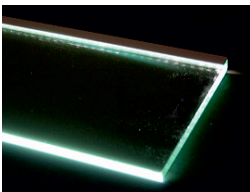

Edge Lit Products

Light Shelf Strip

If your shelf has polished edges you will see multiple points of light refracted. Bright and very effective.

If you would prefer a frosted effect we can supply a self adhesive tape.

If your shelf has frosted edges you will see an evenly distributed, more subtle, glow.

Discuss your requirements

Every application is different so it is important to understand exactly what is required so we can advise on design.

Applications

- Kitchens
- Bathrooms
- Bars
- Clubs
- Hotels
- Restaurants
- Reception

Description

The Earlsmann Light Shelf Strip is designed as an easy to fit accessory for glass and acrylic shelving which will add sparkle, light and colour to existing displays in domestic, commercial and retail environments.

The strip is designed to fit 10mm thick shelves as standard but adapters can be supplied for 6mm and 8mm. LEDs are used to provide the illumination.

Three versions are available

- Single colour
- Super Bright
- RGB