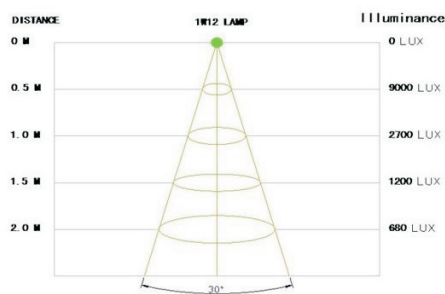

Replacement Lighting

PAR38

Description

These energy efficient PAR38 LED lamps are ideal replacements for old, inefficient lighting. They produce no UV and have a long service life up to 50,000 hours thus reducing maintenance. Due to their high efficiency, these lamps are extremely environmentally friendly and will help significantly with carbon reduction programmes.

Specifications

Colour Temperature	Natural white	4100K-4300K
	Warm White	2800K-3000K
Colour Rendering Index	>80Ra	
Sealing	None	
Voltage	100-240Vac	
Power	14W max	
LED	12 x 1W	
Luminous flux	720-1200Lm depending on colour	
Beam Angle	15, 30, 45deg	
Markings	CE	
Mounting	E27 screw	