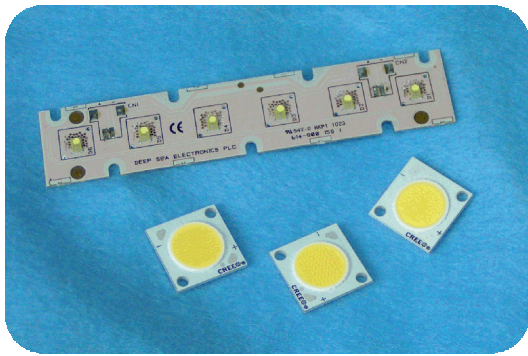

Bespoke LED Lighting UK Manufacture

Gear Tray

LED arrays

Car park gear tray

Down/up light gear tray

Applications

- Street lighting
- High bay
- Low bay
- Tunnel
- Canopy
- Suspended ceiling lighting
- Flood lights
- Car park lights
- Commercial down lights

Depending on the application, Earlsmann manufacture a unique gear tray using either a Philips LED module or CREE array to ensure quality and reliability.

Where possible, reflectors, rather than lenses, are used to focus the light as they are more efficient and allow precise cutoff.

Specifications

Colour Temperature	3000-6000K depending on application
Colour Rendering Index	>77Ra (depending on colour)
Voltage	240Vac
LED Drive Current	up to 700mA
Markings	CE
Efficacy	>80Lm/W
Power Factor	>0.9
Life	>60000hrs (L70, B10)
LED	Philips ES or CREE XLamp

Options

- Emergency function
- Dimming
- Supply voltage
- Single colour or RGB LED

Lumen Output

LEDs provide very directional light so normally only 25%-30% power is required compared to a traditional light source. The maximum power is determined by the size of the enclosure and the amount of heat that can be dissipated from the LEDs.