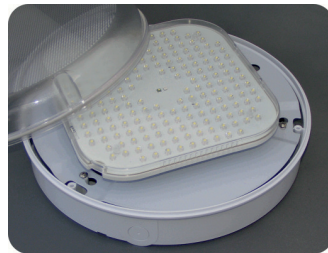

Drum

Ordering

2DXXX-A-B-CC-D-E

where

XXX = body style DRR = Drum round, DRS= Drum Square, DIS = Discus, SFX = Flying Saucer

A = Body colour, B= Black, W = White, S = Silver

B = Diffuser type P = Prismatic, O = Opal

CC = LED colour CW or WW

D = Emergency option E = Fitted

E = Microwave sensor, M = fitted

Example

2DDRS-P -CW-E-M = standard square drum, prismatic diffuser, cool white Led with Emergency feature and microwave sensor

Please call our sales office to discuss your requirements

Applications

Car parks
Public area/amenities
Hotels, conference centres
Reception area
Corridors and walkways
Stairwells
Cold stores
Stations/platforms

Description

The Earlsmann range of Bulkhead lights use our UK manufactured 2D lamp with 192 LEDs providing an attractive even glow unlike standard fluorescent 2D fittings.

They use only 12 Watts and replace 28W CFL types so make a significant contribution to carbon reduction programmes.

The emergency version provides a full 3hour backup at 100 lumens. With the microwave sensor option savings can be increased still further.

Suitable for interior or exterior use.

Features

Low power consumption
Instant start
Long life
Minimal maintenance

Benefits

Reduced energy usage, reduced CO2
Full brightness at turn on - improved safety
Reduced maintenance costs
Reduced costs

Specifications

Efficacy	>83lm/W
Colour Rendering Index	>75Ra
Voltage	220-240Vac 50/60Hz
Markings	CE, ROHS
LED	192 pcs CREE
Output	1000lm
LED life	>50000hrs L70 B10
Power factor	>0.9
Power consumption	12W
Weight	<4kg
Sealing	IP65
Ambient temp.	-20°C to +35°C
Non dimmable	

Drum	IP65
Discus	IP44
Flying Saucer	IP20

Options

Emergency and microwave sensor
Housing style, diffuser type, housing colour

Ask about alternative housings

Availability

Drum - Black or white base only + all other options
Discus- White or silver base + all other options
Flying Saucer - White or silver base + all other options