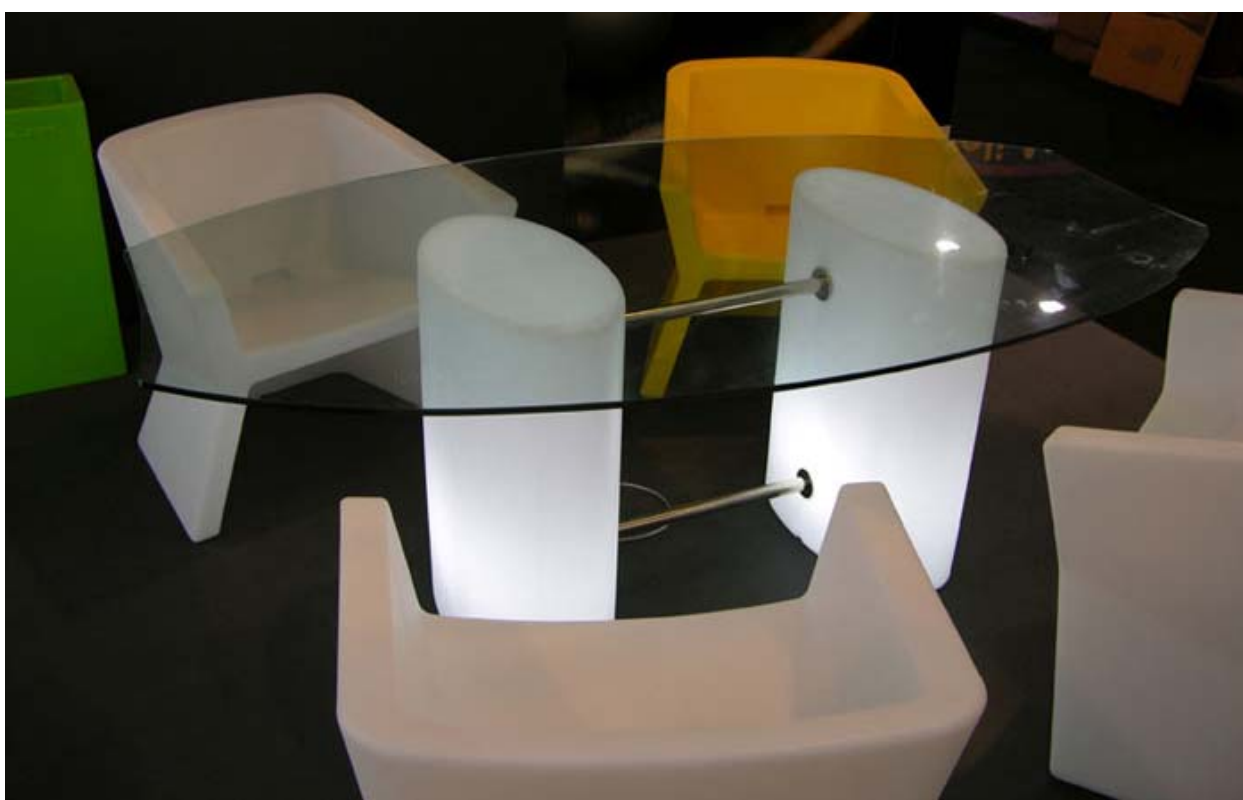

Earlsmann Limited

Exofa

Exofa is an architectural armchair suitable for interiors and exteriors, produced by rotational moulding

Also available with a lacquered finish

Exofa shown with Winston table

	DESIGNER	CODE	Dim	Hcm	WEIGHT Kg
	J.Nájera	SD EX0050	50x75	73	15
EXOFA					
MODEL					
Chair					

COLOR : yellow (1), green (3), red (6), white (12)

Lighting Division: Chapel House, Cadeleigh, Devon, EX16 8HL
Tel: 01884 855320 Fax: 08709 124858 www.earlsmann.co.uk