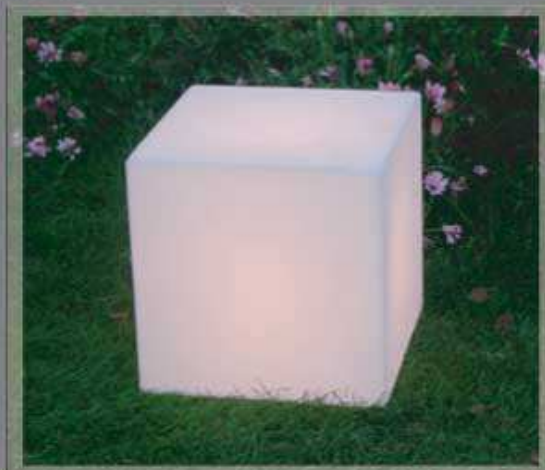

Earlsmann Limited

Cubo Out also available as Cubo In and Cubo Hanging

product-card **CUBO OUT E2**

| | | | | | |
|--|--|--|--|----------------------|---------------------|
| | DESIGNER Slide Design | CODE | Dim | Ham | WEIGHT Kg |
| | CUBO OUT E2 MODEL light geoline | LP CUE020 LP CUE030 LP CUE040 LP CUE075 | 20 x 20 30 x 30 43 x 43 75 x 75 | 20 30 43 75 | 1,7 3 5 21 |

COLOR : white (12)

| | | | | |
|--------|------------|------------------|------|--|
| 1 xE27 | 14-65 watt | cable length 3 m | IP55 | |
|--------|------------|------------------|------|--|

NOTE

| | |
|--|---|
| | LP CUE020 LP CUE031 LP CUE041 LP CUE076 Base E2 |
|--|---|