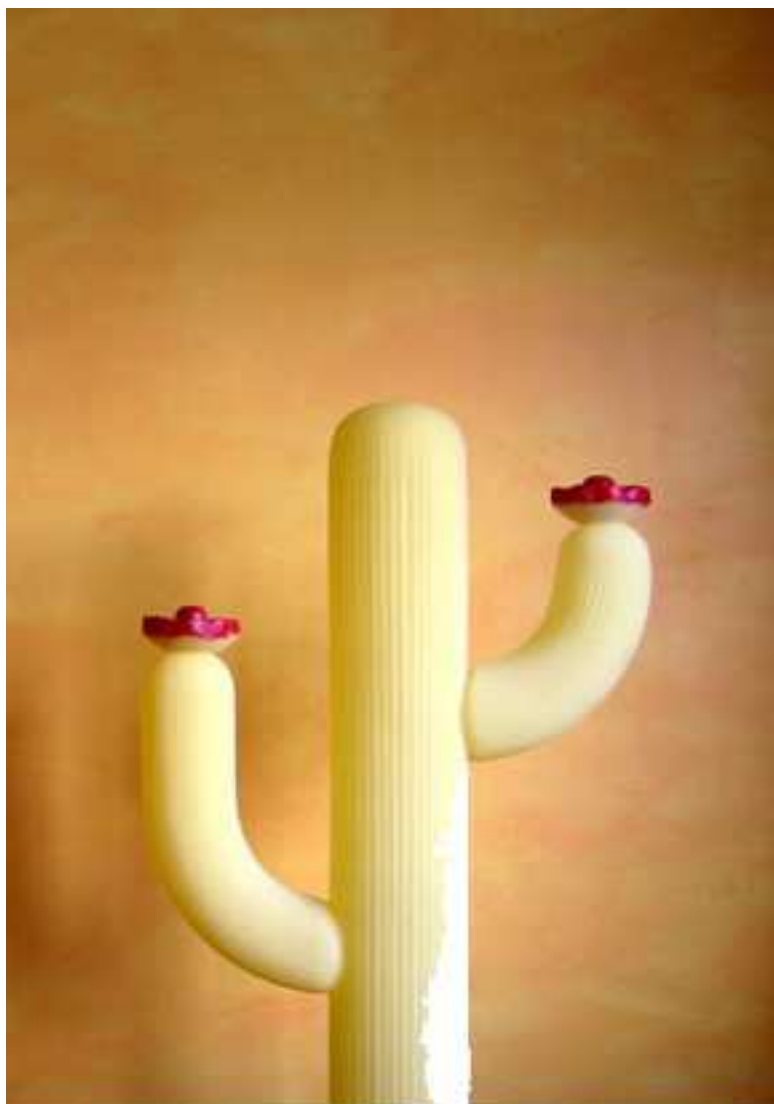

Earlsmann Limited